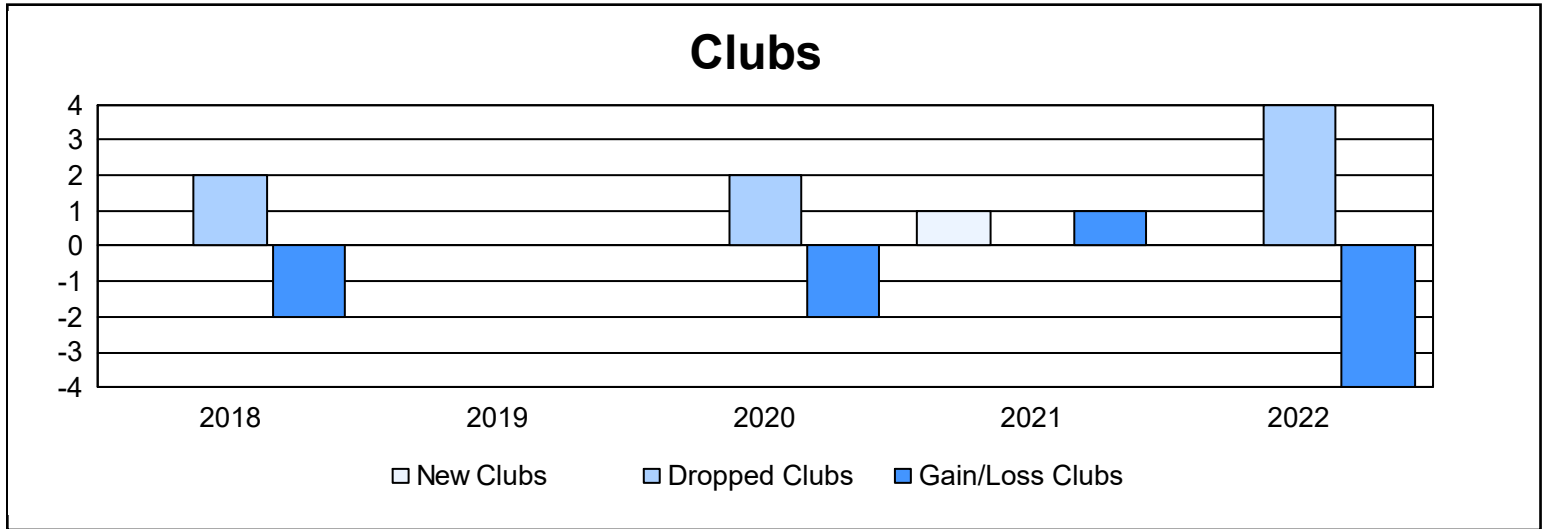

Year	New Clubs	Dropped Clubs	Gain/ Loss Clubs	New Members	Charter Members	Reinstate Members	Transfer Members	Total Member Added	Total Members Dropped	Gain/ Loss Members
2017-2018	0	2	-2	52	1	12	3	68	164	-96
2018-2019	0	0	0	49	0	9	3	61	106	-45
2019-2020	0	2	-2	42	0	8	5	55	103	-48
2020-2021	1	0	1	44	30	7	3	84	77	7
2021-2022	0	4	-4	65	0	17	3	85	144	-59
<b>Average</b>	<b>0</b>	<b>2</b>	<b>-1</b>	<b>50</b>	<b>6</b>	<b>11</b>	<b>3</b>	<b>71</b>	<b>119</b>	<b>-48</b>

### Membership Composition June 2022 Cumulative