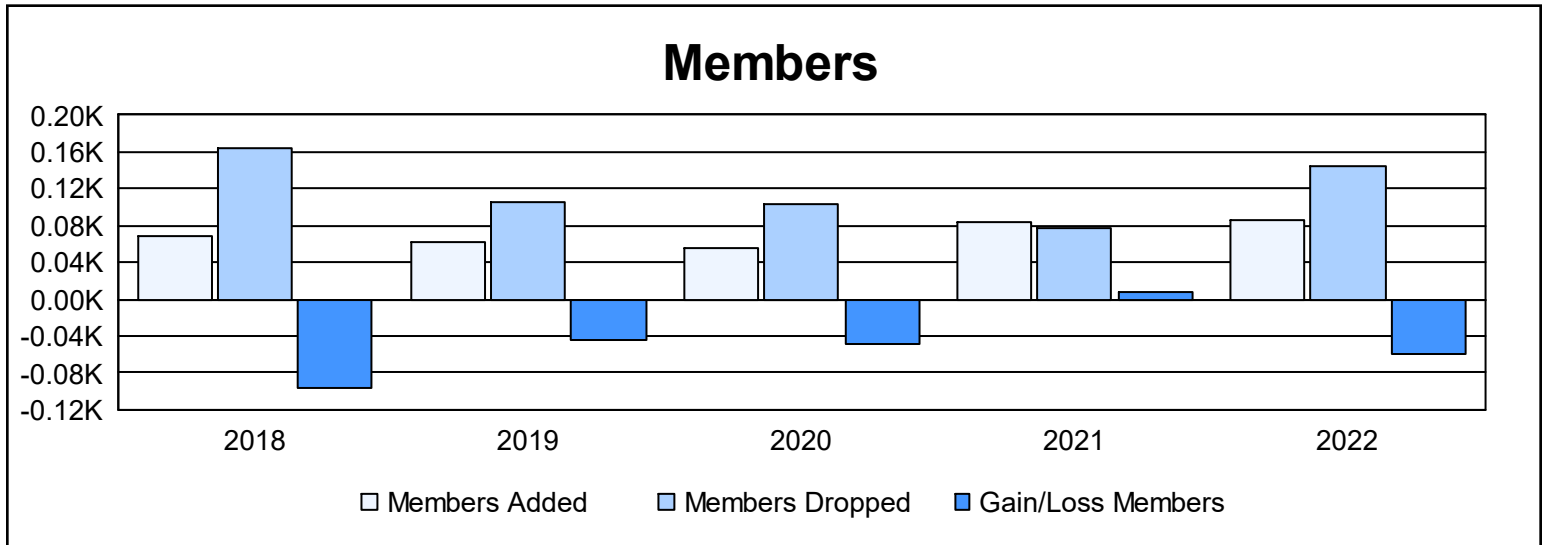

Year	New Clubs	Dropped Clubs	Gain/ Loss Clubs	New Members	Charter Members	Reinstate Members	Transfer Members	Total Member Added	Total Members Dropped	Gain/ Loss Members
2017-2018	0	2	-2	52	1	12	3	68	164	-96
2018-2019	0	0	0	49	0	9	3	61	106	-45
2019-2020	0	2	-2	42	0	8	5	55	103	-48
2020-2021	1	0	1	44	30	7	3	84	77	7
2021-2022	0	4	-4	65	0	17	3	85	144	-59
<b>Average</b>	<b>0</b>	<b>2</b>	<b>-1</b>	<b>50</b>	<b>6</b>	<b>11</b>	<b>3</b>	<b>71</b>	<b>119</b>	<b>-48</b>

### Membership Composition June 2022 Cumulative