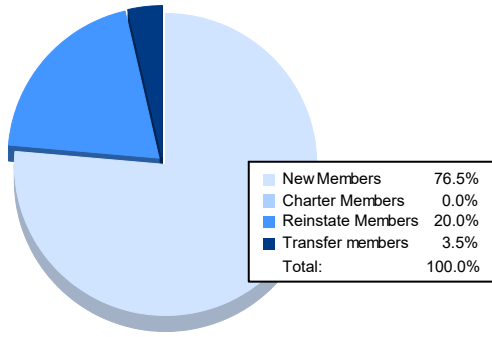

Year	New Clubs	Dropped Clubs	Gain/ Loss Clubs	New Members	Charter Members	Reinstate Members	Transfer Members	Total Member Added	Total Members Dropped	Gain/ Loss Members
2017-2018	0	2	-2	52	1	12	3	68	164	-96
2018-2019	0	0	0	49	0	9	3	61	106	-45
2019-2020	0	2	-2	42	0	8	5	55	103	-48
2020-2021	1	0	1	44	30	7	3	84	77	7
2021-2022	0	4	-4	65	0	17	3	85	144	-59
<b>Average</b>	<b>0</b>	<b>2</b>	<b>-1</b>	<b>50</b>	<b>6</b>	<b>11</b>	<b>3</b>	<b>71</b>	<b>119</b>	<b>-48</b>

### Membership Composition June 2022 Cumulative